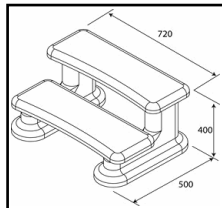

ASTE2TJAZG

Step 2 Tier Eterna Step Grey

List Price (ex GST) $135.45 EA