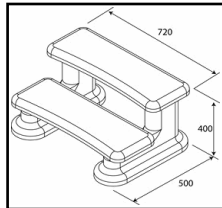

List Price (ex GST) \$135.45 EA

AVACHATE30

Vacuum Pool Hand held Telsa 30

List Price (ex GST) \$0.00 EA

ASTE2TJAZC

Step 2 Tier Eterna Step Chocolate

List Price (ex GST) \$135.45 EA

AVACPOO406