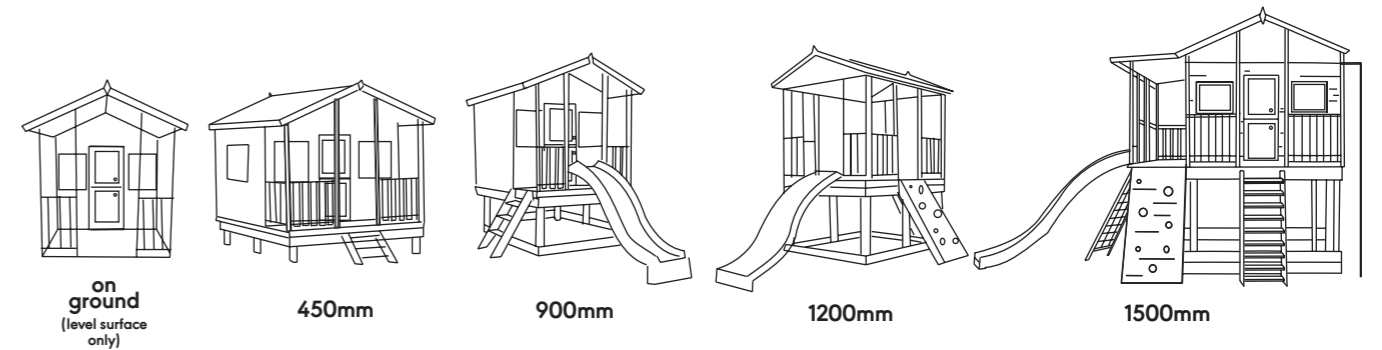

Reach for the Stars

Our cubbies can be installed on flat sites, unlevel sites + even off retaining walls!