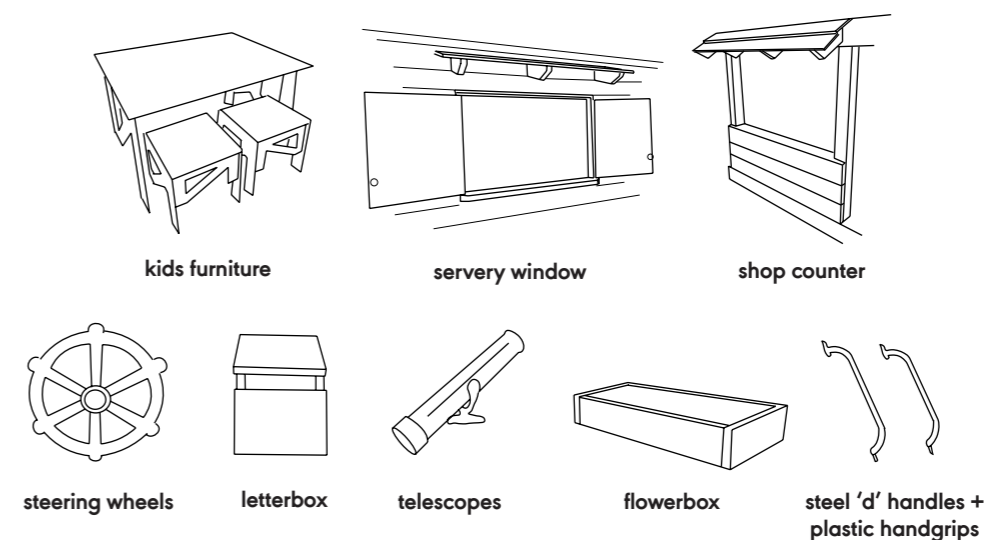

Amaze + Accessorise

Encourage your child's imagination with these amazing accessories for added adventure