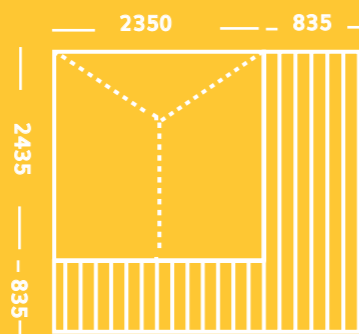

Amaze + Accessorise

Encourage your child's imagination with these amazing accessories for added adventure

TAJ MAHAL WITH 1500MM ELEVATION

TAJ MAHAL WITH 450MM + CUSTOM DECK

Taj Mahal Wraparound

INTERNAL SPACE
2.2m x 2.3m
INCLUDING VERANDAH
3.2m x 3.3m

PLAYHOUSE WITH 450MM ELEVATION

Playhouse

Wide Gable

INTERNAL SPACE
2.2m x 3.4m

INCLUDING VERANDAH
2.3m x 4.4m

CASTLE WITH 1200MM ELEVATION

Castle

Wide Gable