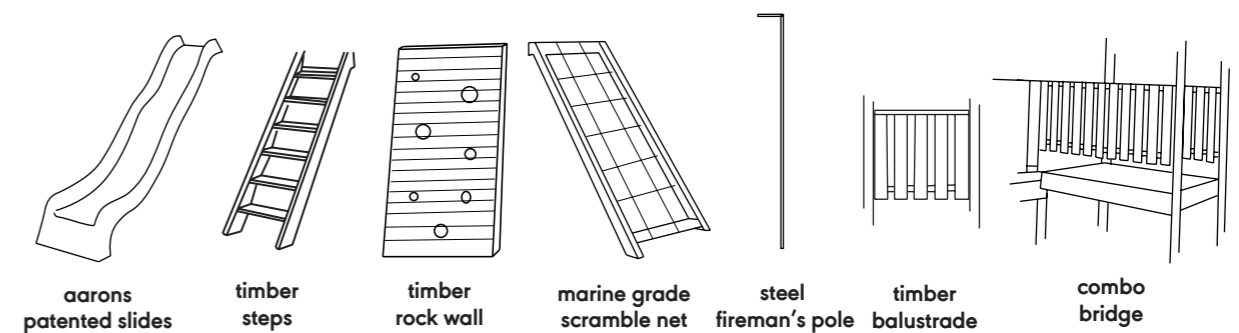

Open Layout

Tower 1.8m x 2.4m | Lookout 1.8m x 1.8m

Whether it's to keep an eye on the kids or take advantage of the cool breeze, our open layout forts could be the choice for you. Combine with any of our enclosed cubbies with a combo bridge for the best of both worlds!

Reach for the Stars

Our cubbies can be installed on flat sites, unlevel sites + even off retaining walls!

Aarons Attachments

Our elevated cubbies are packaged with some of these accessories or mix + match your own