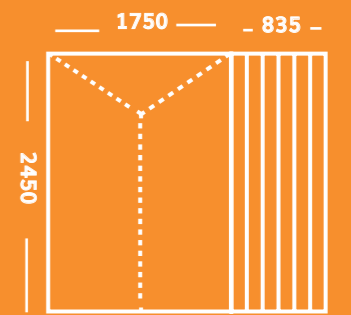

VILLA ON GROUND

Cottage Narrow Gable

INTERNAL SPACE
1.6m x 1.8m

EXCLUDES VERANDAH
1.7m x 1.8m

COTTAGE ON GROUND

Manor

Aussie Verandah

INTERNAL SPACE
2.2m x 1.7m

INCLUDING VERANDAH
2.4m x 2.6m

MANOR WITH 900MM ELEVATION

Palace

Aussie Verandah

INTERNAL SPACE
2.3m x 2.2m

INCLUDING VERANDAH
2.4m x 3.2m

PALACE WITH 450MM ELEVATION

Tower

Open Layout

DIMENSIONS
1.8m x 2.4m

TOWER WITH 1500MM ELEVATION

TAJ MAHAL + TOWER COMBO

LOOKOUT WITH 900MM ELEVATION

Lookout

Open Layout

DIMENSIONS
1.8m x 1.8m